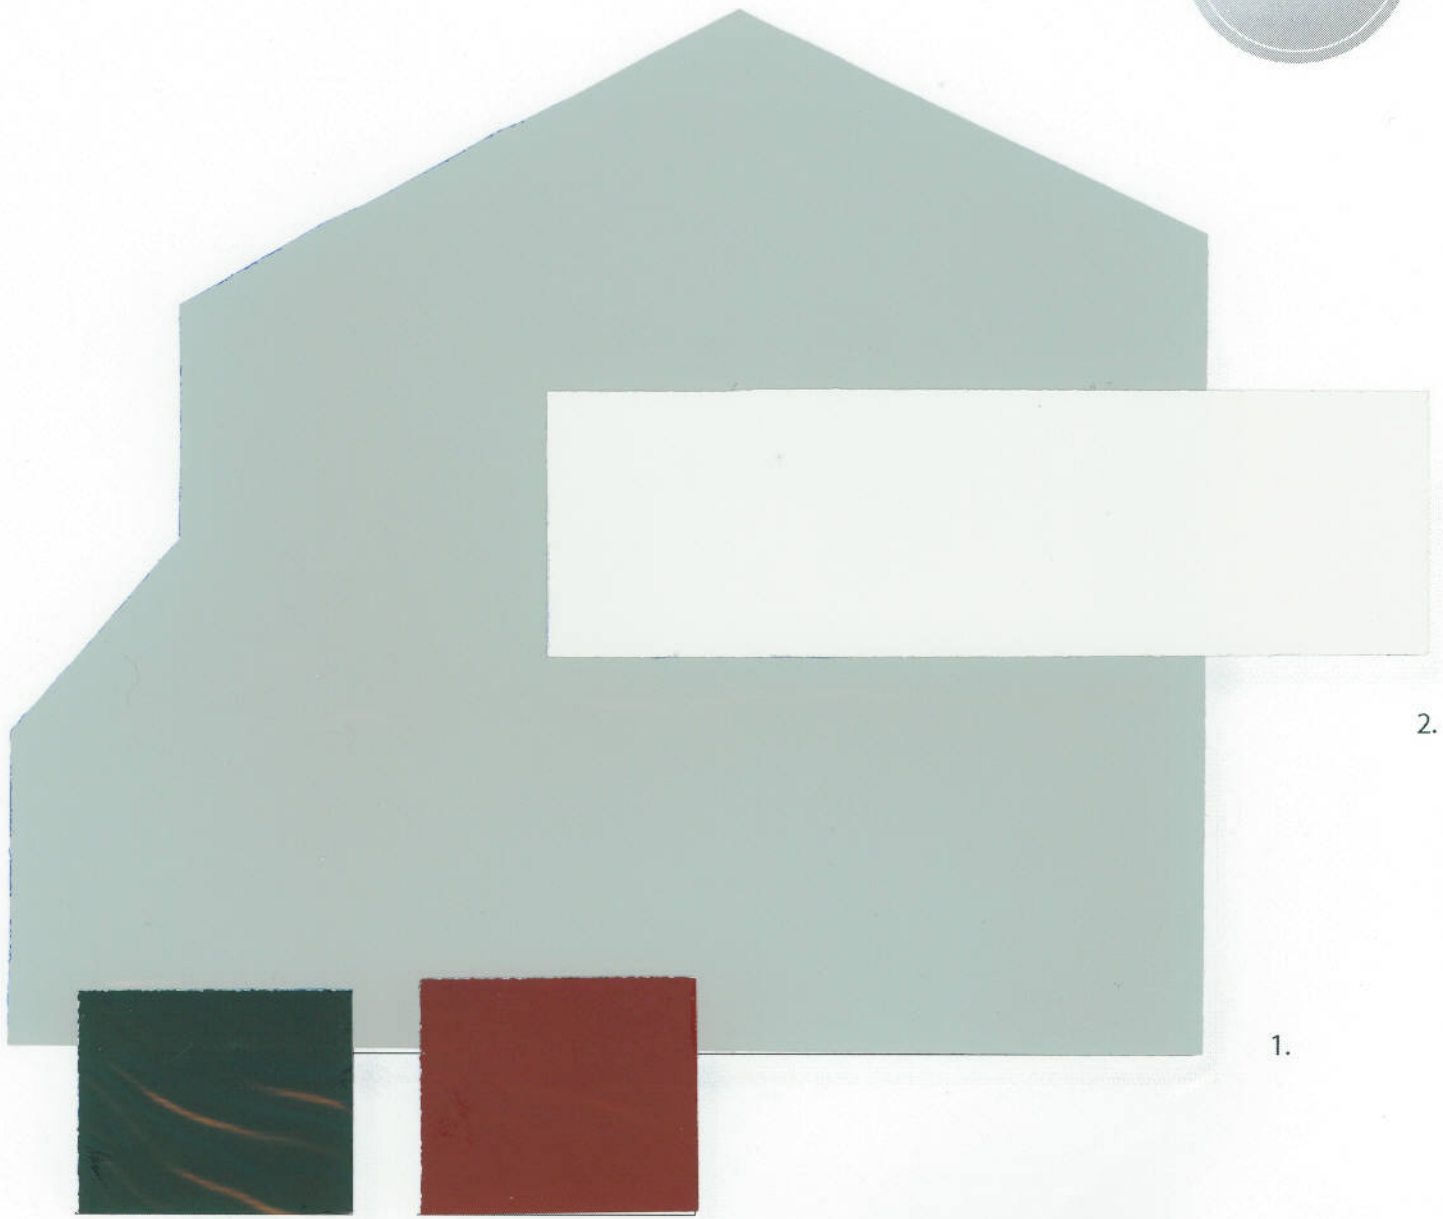

Scheme Nine

2.

1.

3.

4.

1 = Body   2 = Trim
3 = Door 1   4 = Door 2