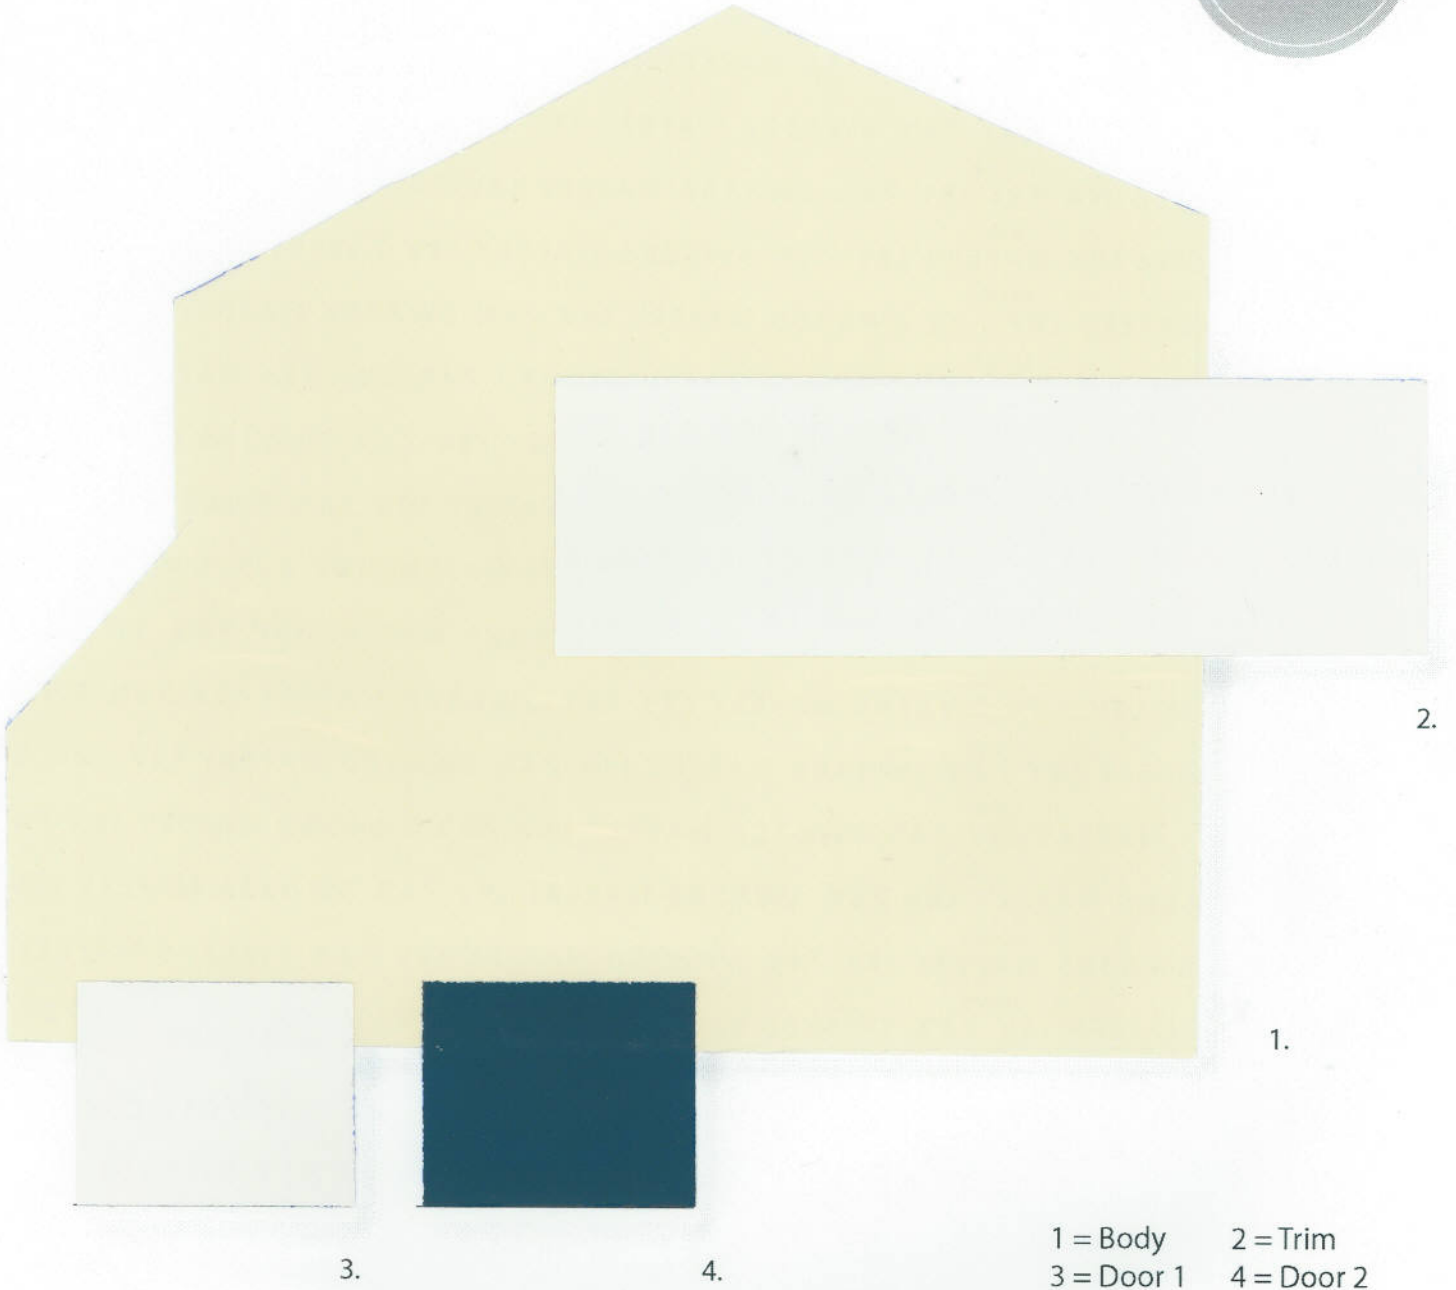

Scheme Two

Yellow / Terra Cotta Tones

Body: SW 6386 Napery

Trim: SW 7012 Creamy

Door 1: SW 7012 Creamy

Door 2: SW 7602 Indigo Batik