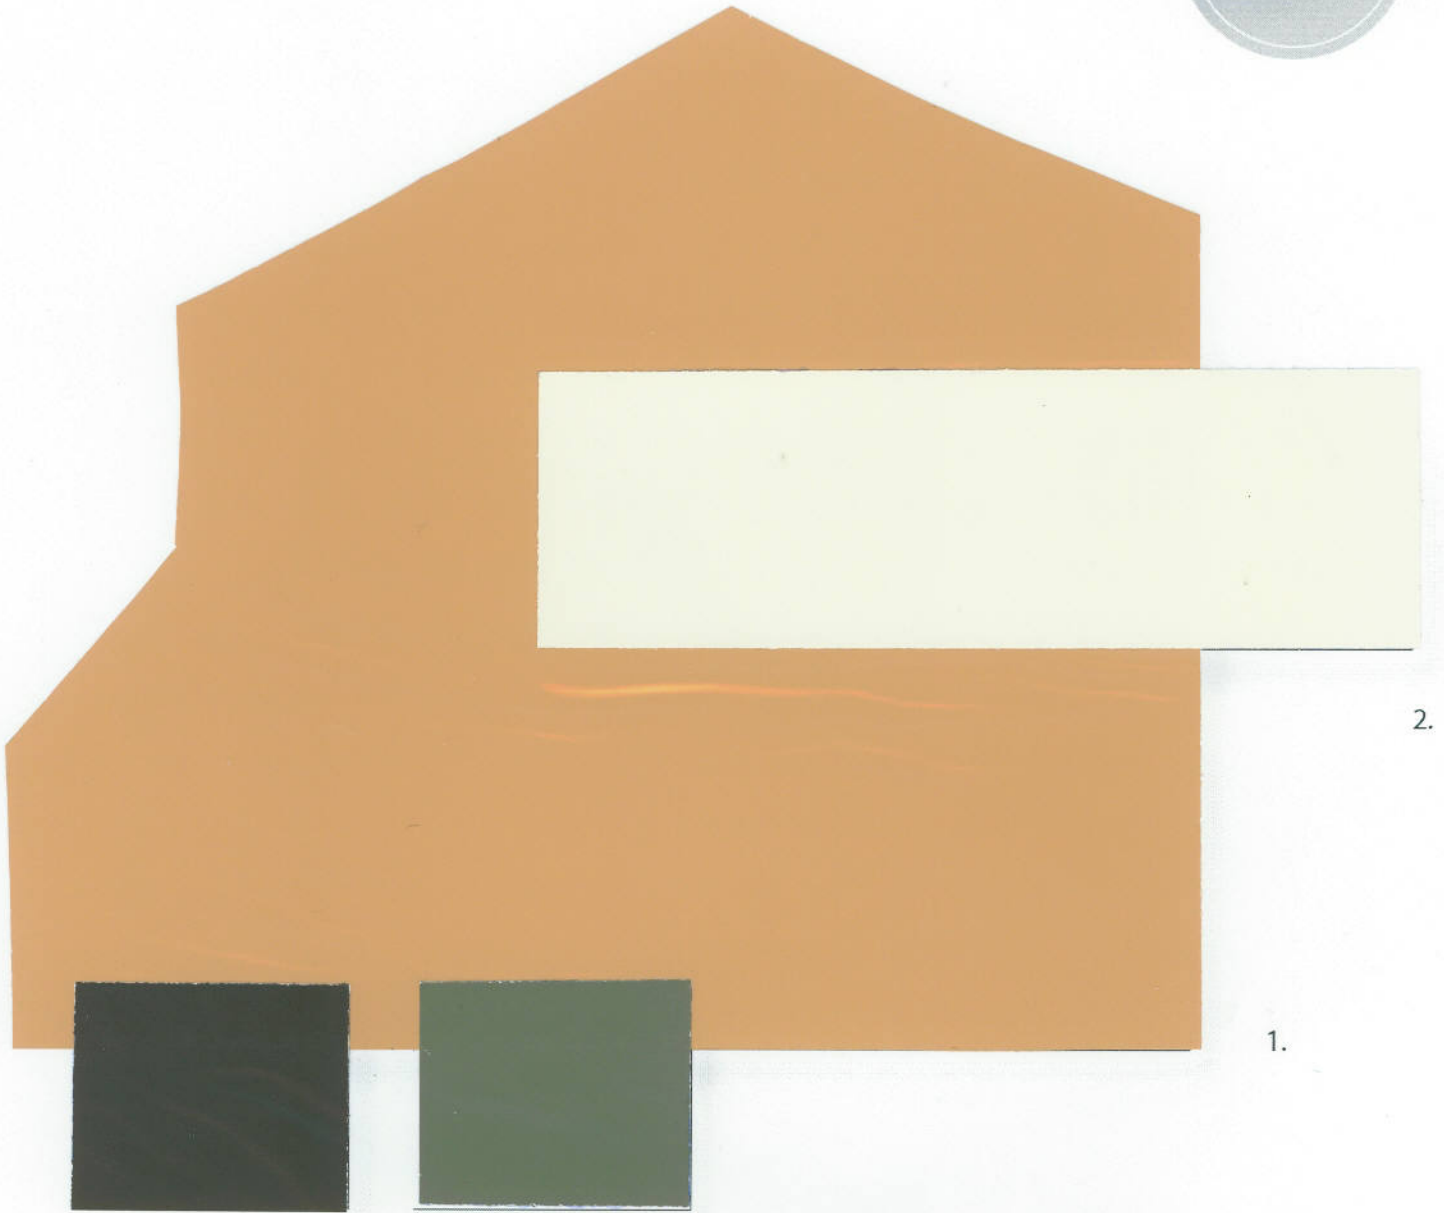

# Scheme Three

2.

1.

3.

4.

1 = Body    2 = Trim  
3 = Door 1    4 = Door 2

Yellow / Terra Cotta Tones

Body: SW 6353 Chivalry Copper