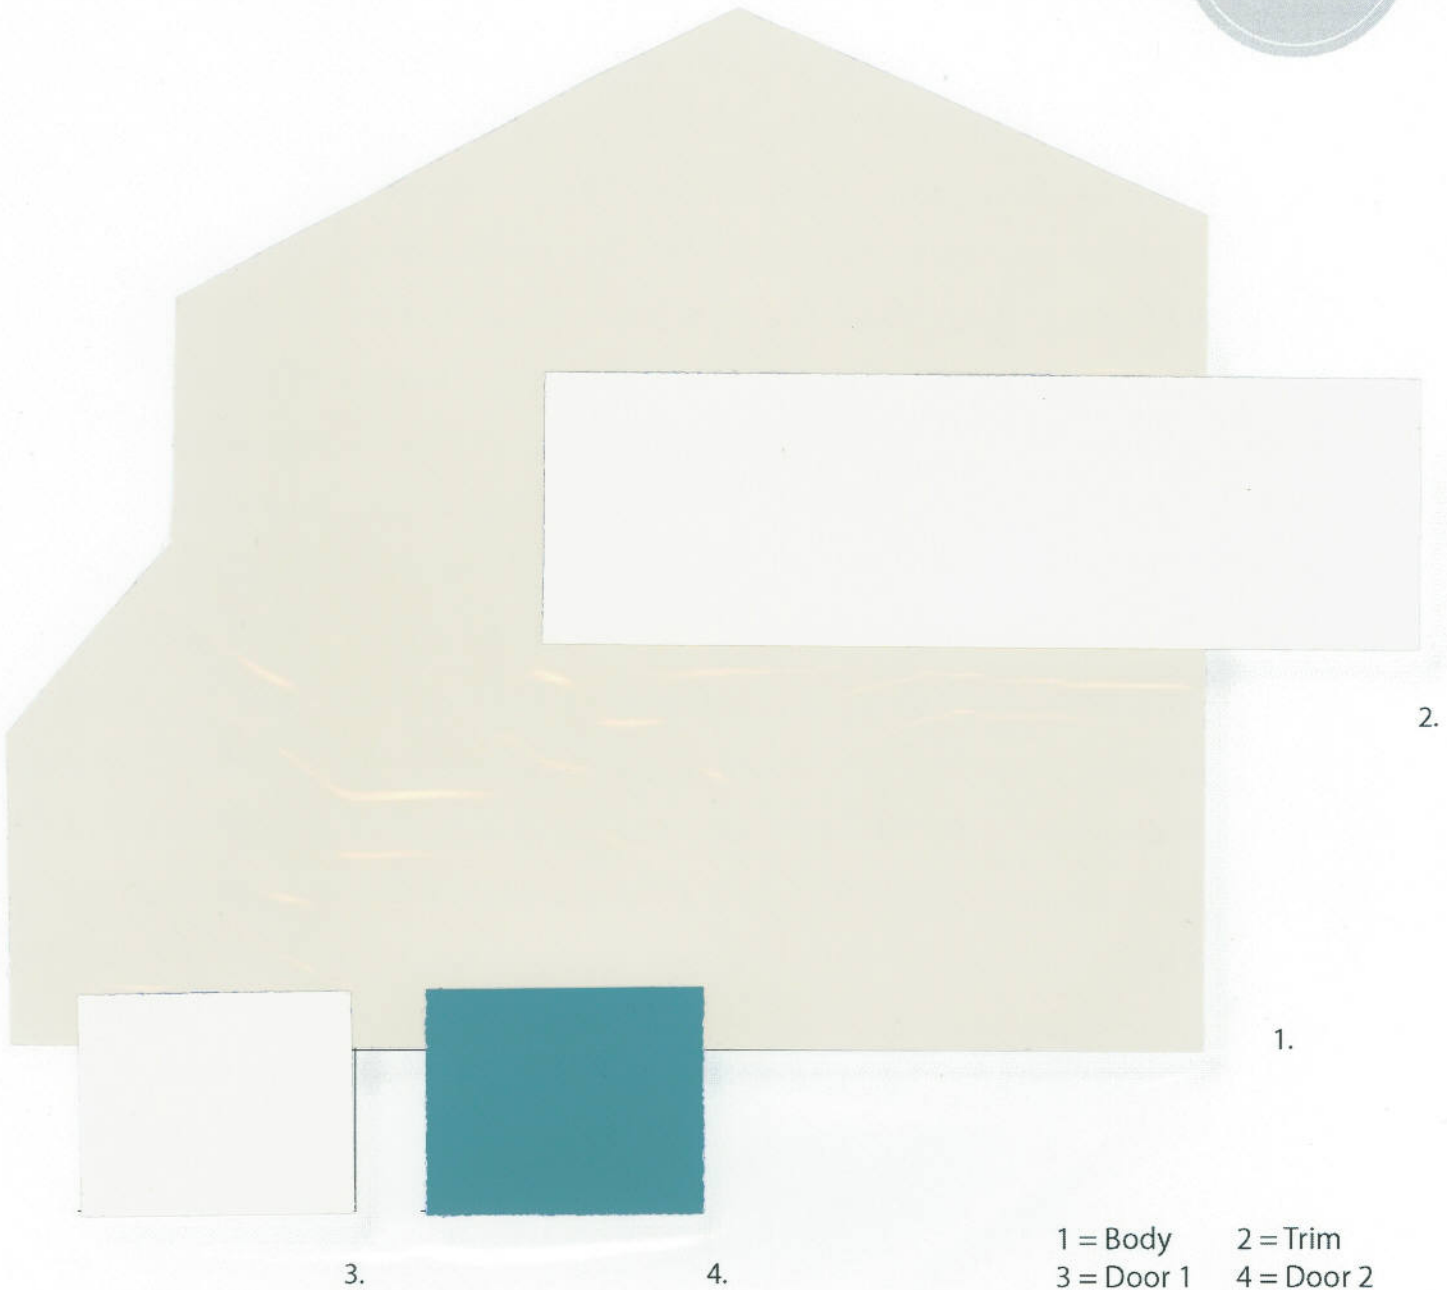

Scheme Six

Beige Tones

- Body: SW 7552 Bauhaus Buff
- Trim: SW 7562 Roman Column
- Door 1: SW 7562 Roman Column
- Door 2: SW 7612 Mountain Stream